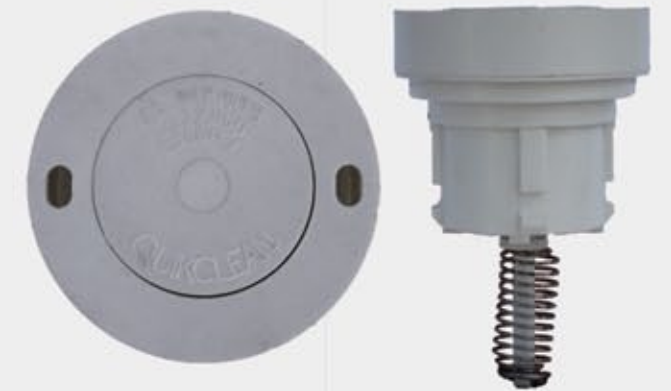

REPLACE A&A QUIKLEAN 1

APPROX RELEASE 1981

REMOVAL TOOL FOR ORIGINAL NOZZLE: 004-652-5421-00