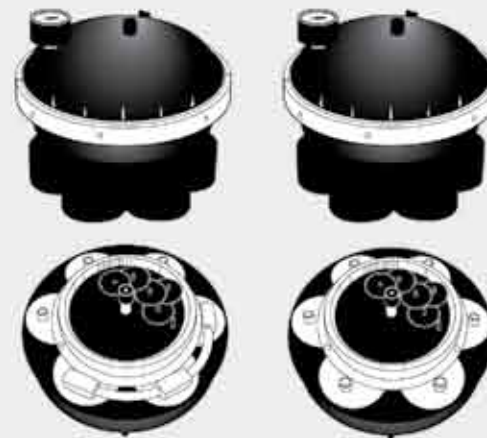

WWW.1PARAMOUNT.COM 1.800.621.5886

2 PORT 4 GEAR // MODULE & BASE

Used for basin & spa applications

Module Part# 004-302-4400-00

Base Part# 005-302-4002-03

2 PORT 5 GEAR // MODULE & BASE

Used on 12 port systems to feed the two 6 port valves.

Powered by:
Paramount
Pool Life. Simplified.

MODULE REPLACEMENT GUIDE

PRESSURE GAUGE

Part# 005-302-3590-00

MODULE ORING

Part# 005-302-0100-00

PLUMBING ALIGNMENT TOOL

Part# 004-251-8250-00

VALVE TOPS

Part# 005-302-4300-03 (black)
005-302-4300-60 (Almond)

BAND CLAMP

Part# 005-302-3570-00

6 CIRCUIT

Part# 004-302-4184-03

9 CIRCUIT

Part# 004-302-4190-03

3 + 1 PORT
SPECIAL VALVE
PORTED INTERNALLY
TO FEED 3 CIRCUITS
THROUGH 1 PORT

12 CIRCUIT

Part# 004-302-4194-03

2 PORT
SPECIAL VALVE
PORTED INTERNALLY
TO FEED 3 CIRCUITS
THROUGH 1 PORT

U.S. Pat No. 4,592,379 6,311,728 6,314,999 6,360,767