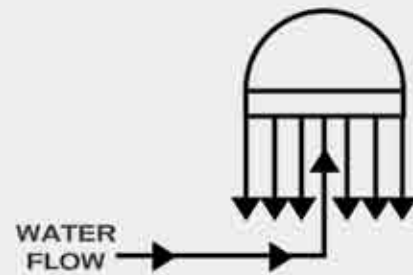

Powered by:
Paramount
Pool Life. Simplified.

MODULE REPLACEMENT GUIDE

PRESSURE GAUGE

Part# 005-302-3590-00

MODULE ORING

Part# 005-302-0100-00

PLUMBING ALIGNMENT TOOL

Part# 004-251-8250-00

VALVE TOPS

Part# 005-302-4300-03 (black)
005-302-4300-60 (Almond)

BAND CLAMP

Part# 005-302-3570-00

6 CIRCUIT

Part# 004-302-4184-03

9 CIRCUIT

Part# 004-302-4190-03

3 + 1 PORT
SPECIAL VALVE
PORTED INTERNALLY
TO FEED 3 CIRCUITS
THROUGH 1 PORT

12 CIRCUIT

Part# 004-302-4194-03

2 PORT
SPECIAL VALVE
PORTED INTERNALLY
TO FEED 3 CIRCUITS
THROUGH 1 PORT

U.S. Pat No. 4,592,379 6,311,728 6,314,999 6,360,767