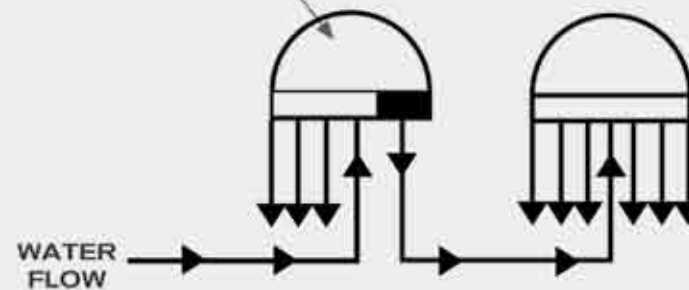

Powered by:
Paramount
Pool Life. Simplified.

MODULE REPLACEMENT GUIDE

PRESSURE GAUGE

Part# 005-302-3590-00

MODULE ORING

Part# 005-302-0100-00

PLUMBING ALIGNMENT TOOL

Part# 004-251-8250-00

VALVE TOPS

Part# 005-302-4300-03 (black)
005-302-4300-60 (Almond)

BAND CLAMP

Part# 005-302-3570-00

6 CIRCUIT

Part# 004-302-4184-03

9 CIRCUIT

Part# 004-302-4190-03

3 + 1 PORT
SPECIAL VALVE
PORTED INTERNALLY
TO FEED 3 CIRCUITS
THROUGH 1 PORT

12 CIRCUIT

Part# 004-302-4194-03

2 PORT
SPECIAL VALVE
PORTED INTERNALLY
TO FEED 3 CIRCUITS
THROUGH 1 PORT

U.S. Pat No. 4,592,379 6,311,728 6,314,999 6,360,767